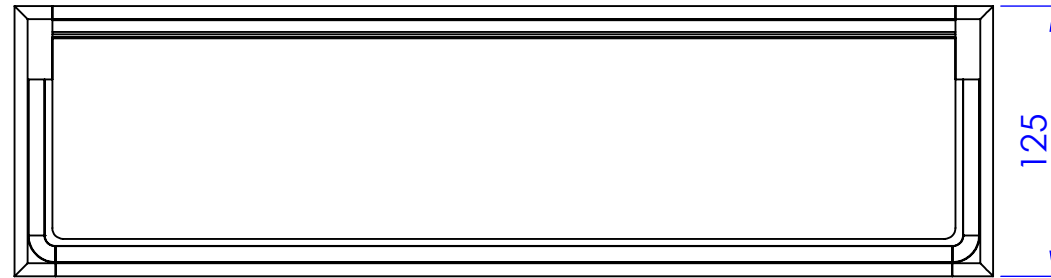

Technology	Internal Soft Close Mechanism	
Characteristic	Soft Motion Flipper Cover 3 Side Cable Access Slim Design	
Overall Dimension	M -	300 x 125 x 20
	L -	360 x 125 x 20
	XL -	450 x 125 x 20
Surface Cut-Out Dimension	M -	297 x 117(R4)
	L -	357 x 117(R4)
	XL -	447 x 117(R4)
Material	Die-Cast Aluminum Extrusion Aluminum	
Colour	Silver 1148 Black 774 White Satin	

SILVER 1148

BLACK 774

WHITE SATIN

Size	M	L	XL
A	300	360	450
B	296	356	446
C	297	357	447

Amendment :	
DATE	REMARK

PROJECT TITLE:
FC-SC
Flipper Cover - Soft Close

DRAWING TITLE:
FC-SC Detailing

CLIENT SIGNATURE: