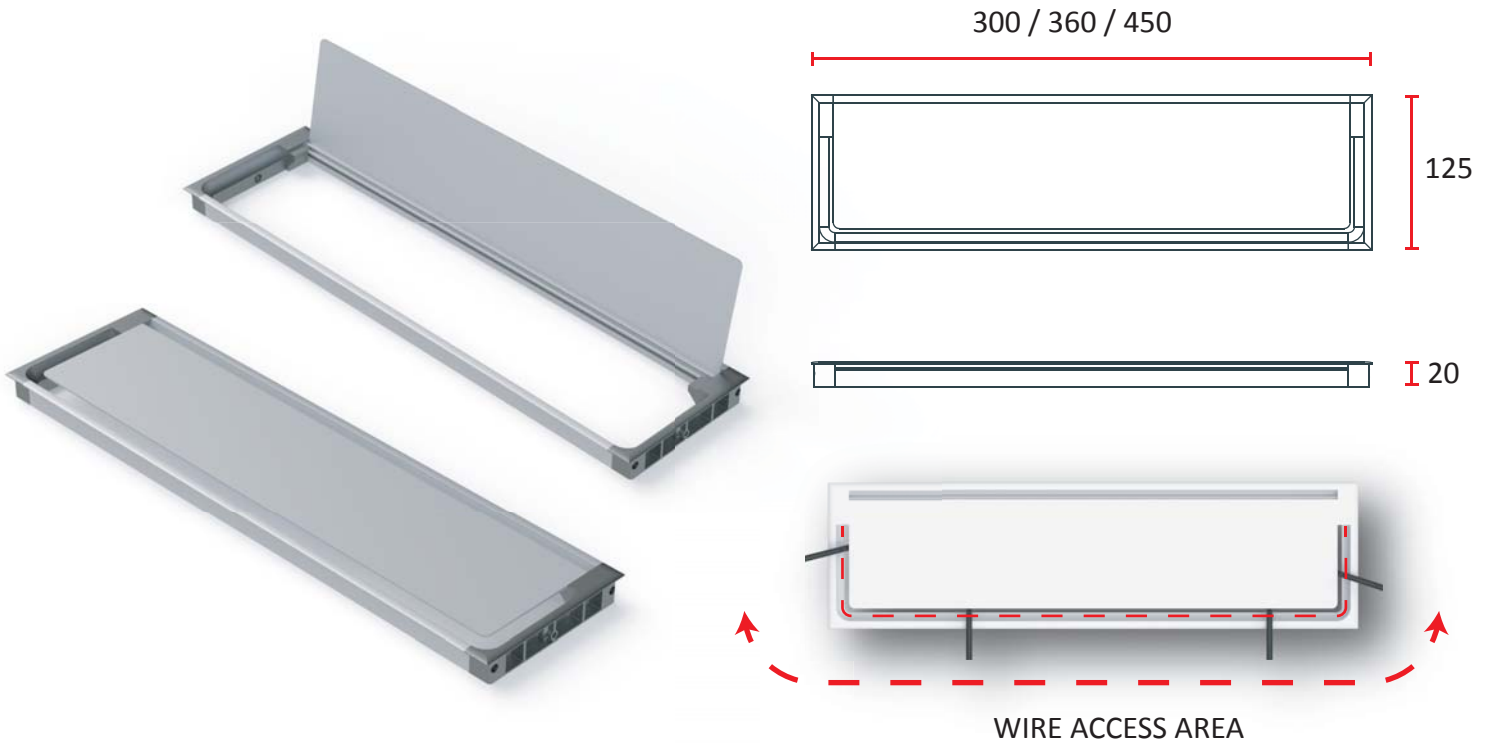

Technology	Internal Soft Close Mechanism	
Characteristic	Soft Motion Flipper Cover 3 Side Cable Access Slim Design	
Overall Dimension	M -	300 x 125 x 20
	L -	360 x 125 x 20
	XL -	450 x 125 x 20
Surface Cut-Out Dimension	M -	297 x 117(R4)
	L -	357 x 117(R4)
	XL -	447 x 117(R4)
Material	Die-Cast Aluminum Extrusion Aluminum	
Colour	Silver 1148 Black 774 White Satin	

SILVER 1148

BLACK 774

WHITE SATIN

Size	M	L	XL
A	300	360	450
B	296	356	446
C	297	357	447

Amendment :	
DATE	REMARK

PROJECT TITLE:
FC-SC
Flipper Cover - Soft Close

DRAWING TITLE:
FC-SC Detailing

CLIENT SIGNATURE: