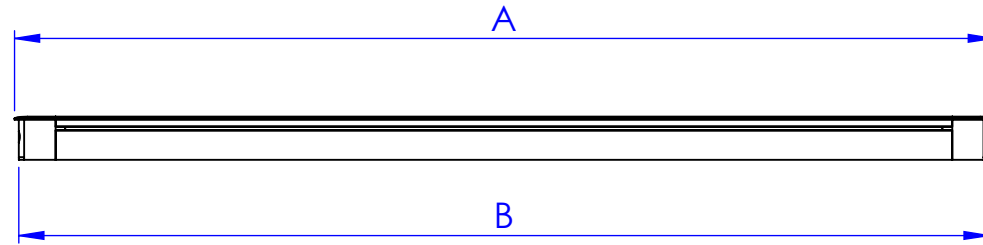

Technology	Internal Soft Close Mechanism	
Characteristic	Soft Motion Flipper Cover 3 Side Cable Access Slim Design	
Overall Dimension	M -	300 x 125 x 20
	L -	360 x 125 x 20
	XL -	450 x 125 x 20
Surface Cut-Out Dimension	M -	297 x 117(R4)
	L -	357 x 117(R4)
	XL -	447 x 117(R4)
Material	Die-Cast Aluminum Extrusion Aluminum	
Colour	Silver 1148 Black 774 White Satin	

SILVER 1148

BLACK 774

WHITE SATIN

Size	M	L	XL
A	300	360	450
B	296	356	446
C	297	357	447

Amendment :	
DATE	REMARK

PROJECT TITLE:
FC-SC
Flipper Cover - Soft Close

DRAWING TITLE:
FC-SC Detailing

CLIENT SIGNATURE: