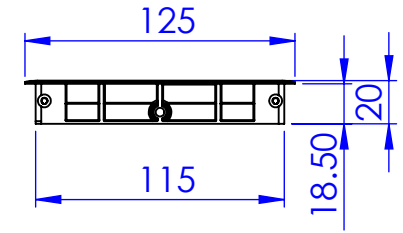

Technology	Internal Soft Close Mechanism	
Characteristic	Soft Motion Flipper Cover 3 Side Cable Access Slim Design	
Overall Dimension	M -	300 x 125 x 20
	L -	360 x 125 x 20
	XL -	450 x 125 x 20
Surface Cut-Out Dimension	M -	297 x 117(R4)
	L -	357 x 117(R4)
	XL -	447 x 117(R4)
Material	Die-Cast Aluminum Extrusion Aluminum	
Colour	Silver 1148 Black 774 White Satin	

SILVER 1148

BLACK 774

WHITE SATIN

Size	M	L	XL
A	300	360	450
B	296	356	446
C	297	357	447

Amendment :	
DATE	REMARK

PROJECT TITLE:
FC-SC
Flipper Cover - Soft Close

DRAWING TITLE:
FC-SC Detailing

CLIENT SIGNATURE: