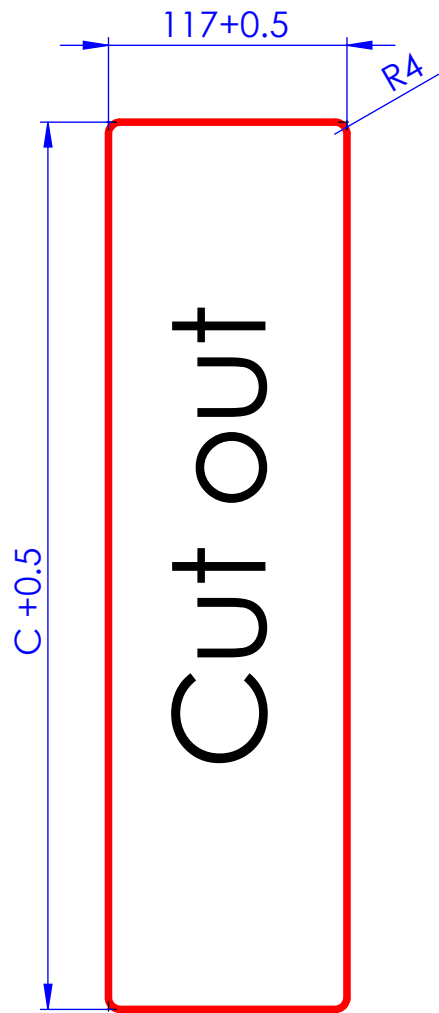

Technology	Internal Soft Close Mechanism	
Characteristic	Soft Motion Flipper Cover 3 Side Cable Access Slim Design	
Overall Dimension	M -	300 x 125 x 20
	L -	360 x 125 x 20
	XL -	450 x 125 x 20
Surface Cut-Out Dimension	M -	297 x 117(R4)
	L -	357 x 117(R4)
	XL -	447 x 117(R4)
Material	Die-Cast Aluminum Extrusion Aluminum	
Colour	Silver 1148 Black 774 White Satin	

SILVER 1148

BLACK 774

WHITE SATIN

Size	M	L	XL
A	300	360	450
B	296	356	446
C	297	357	447

Amendment :	
DATE	REMARK

PROJECT TITLE:
FC-SC
Flipper Cover - Soft Close

DRAWING TITLE:
FC-SC Detailing

CLIENT SIGNATURE:

SCALE: NTS DATE: 11/04/2018

DRAWN BY : LUTFEE

CHECKED BY :

DRAWING NO :

TaZ

TAZ CORPORATION SDN BHD
13-1,13-2 & 13-3, Block F1, Jln. PJU 1/42,
Dataran Prima, 47301 Petaling Jaya,
Selangor Darul Ehsan, Malaysia.
Tel : 03-78049111 Fax : 03-78040111